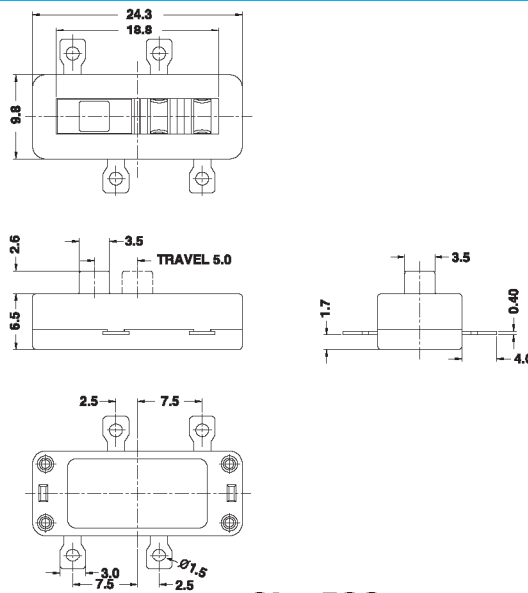

SL-502 Series

SLIDE SWITCH

SL-502

Specification:			
5(1)A	250VAC	T85	
  (Pending)		4A 8A	250VAC 125VAC
		 (Pending)	

SL - 502

13		M		2		S		Internal Use Only
Circuit	Current	Knob Type		Terminal Type				
13	1P3T	M	5(1)A 250VAC 8A 125VAC	1	2	S	S1	P
				